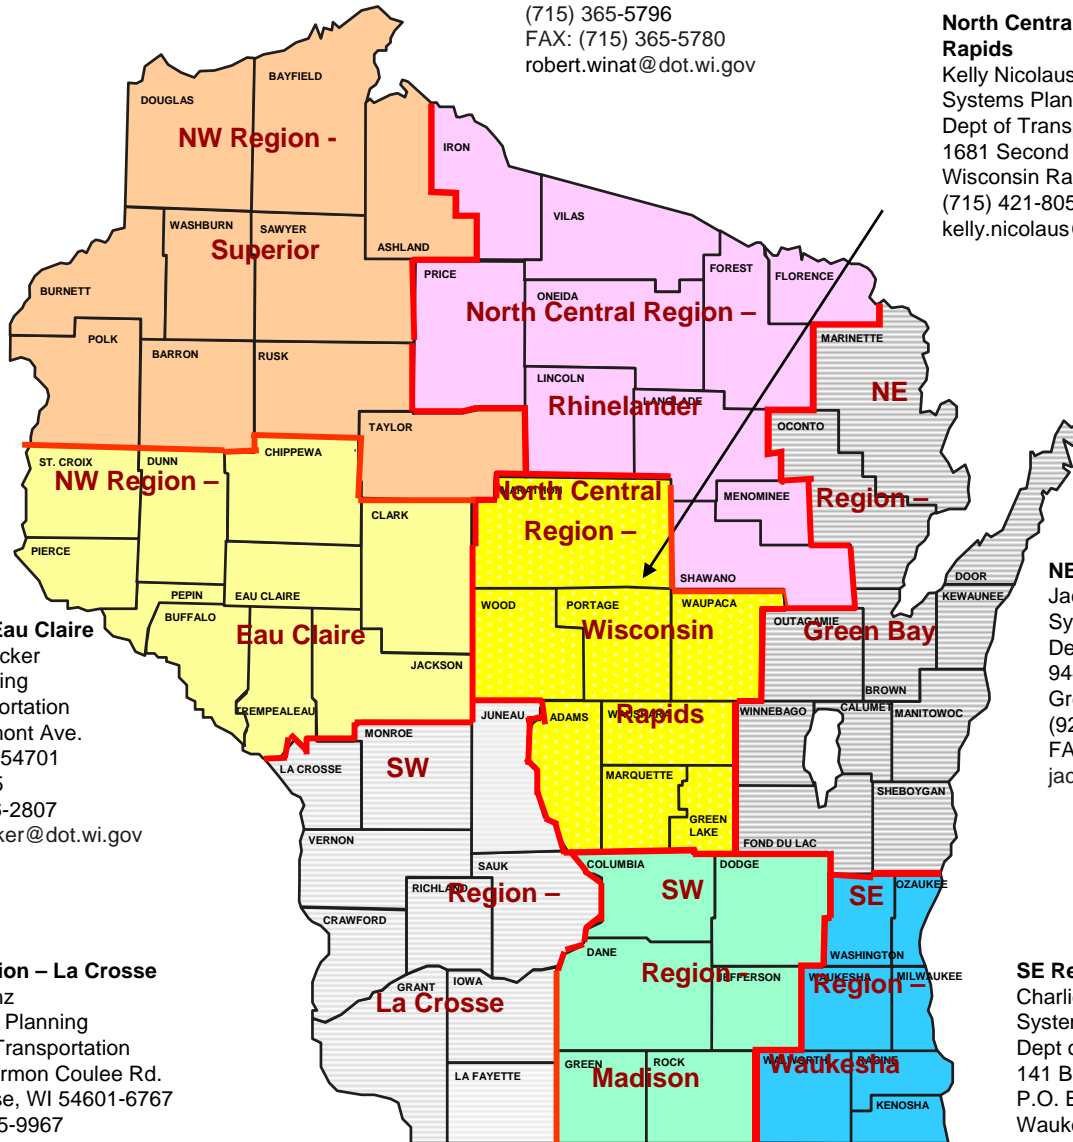

WisDOT Land Division Reviewers

NW Region - Superior

Vacant
Systems Planning Dept of Transportation
1701 N. 4th St.
Superior, WI 54880
(715)
FAX: (715) 392-7863

North Central Region - Rhinelander

Bob Winat
Dept of Transportation
510 Hanson Lake Road
Rhinelander, WI 54501-0777
(715) 365-5796
FAX: (715) 365-5780
robert.winat@dot.wi.gov

North Central Region - Wisconsin Rapids

Kelly Nicolaus
Systems Planning
Dept of Transportation
1681 Second Avenue South
Wisconsin Rapids, WI 54495-4722
(715) 421-8051 FAX: (715) 421-8024
kelly.nicolaus@dot.wi.gov

NW Region - Eau Claire

Tammy Ricksecker
Systems Planning
Dept of Transportation
718 W. Clairemont Ave.
Eau Claire, WI 54701
(715) 836-3905
FAX: (715) 836-2807
tammy.ricksecker@dot.wi.gov

NE Region - Green Bay

Jackie Eisch
Systems Planning
Dept of Transportation
944 Vanderperren Way
Green Bay, WI 54304
(920) 492-7734
FAX: (920) 492-5711
jackie.eisch@dot.wi.gov

SW Region - La Crosse

Mike Lenz
Systems Planning
Dept of Transportation
3550 Mormon Coulee Rd.
La Crosse, WI 54601-6767
(608) 785-9967
FAX: (608) 785-9969
michael.lenz@dot.wi.gov

SE Region - Waukesha

Charlie Gilbertson
Systems Planning
Dept of Transportation
141 Barstow Street
P.O. Box 798
Waukesha, WI 53187-0789
(262) 548-6704
FAX: (262) 548-8655
charles.gilbertson@dot.wi.gov

SW Region - Madison

Jean Mancheski
Systems Planning
Dept of Transportation
2101 Wright Street
Madison, WI 53704
(608) 246-3807
FAX: (608) 246-3819
jean.mancheski@dot.wi.gov

WisDOT Central Office (Madison)

Michael Roach
Dept of Transportation
4802 Sheboygan Ave. Rm. 501
P.O. Box 7916
Madison, WI 53707-7916
(608) 266-2372 or (608) 516-6340
FAX: (608) 267-1862
michael.roach@dot.wi.gov