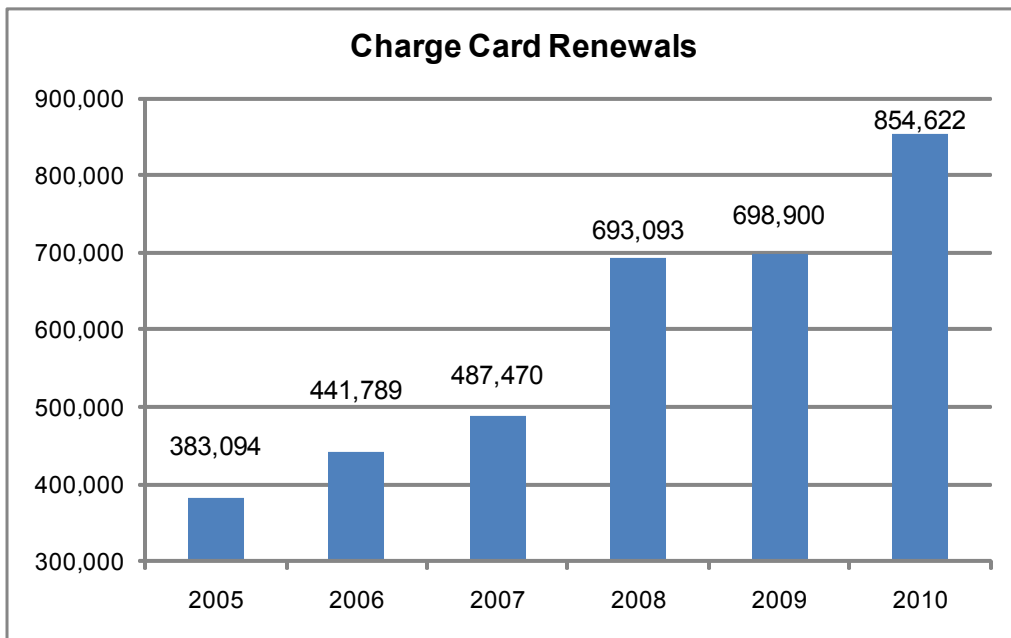

Source: BVS Renewal Statistics by Month Report