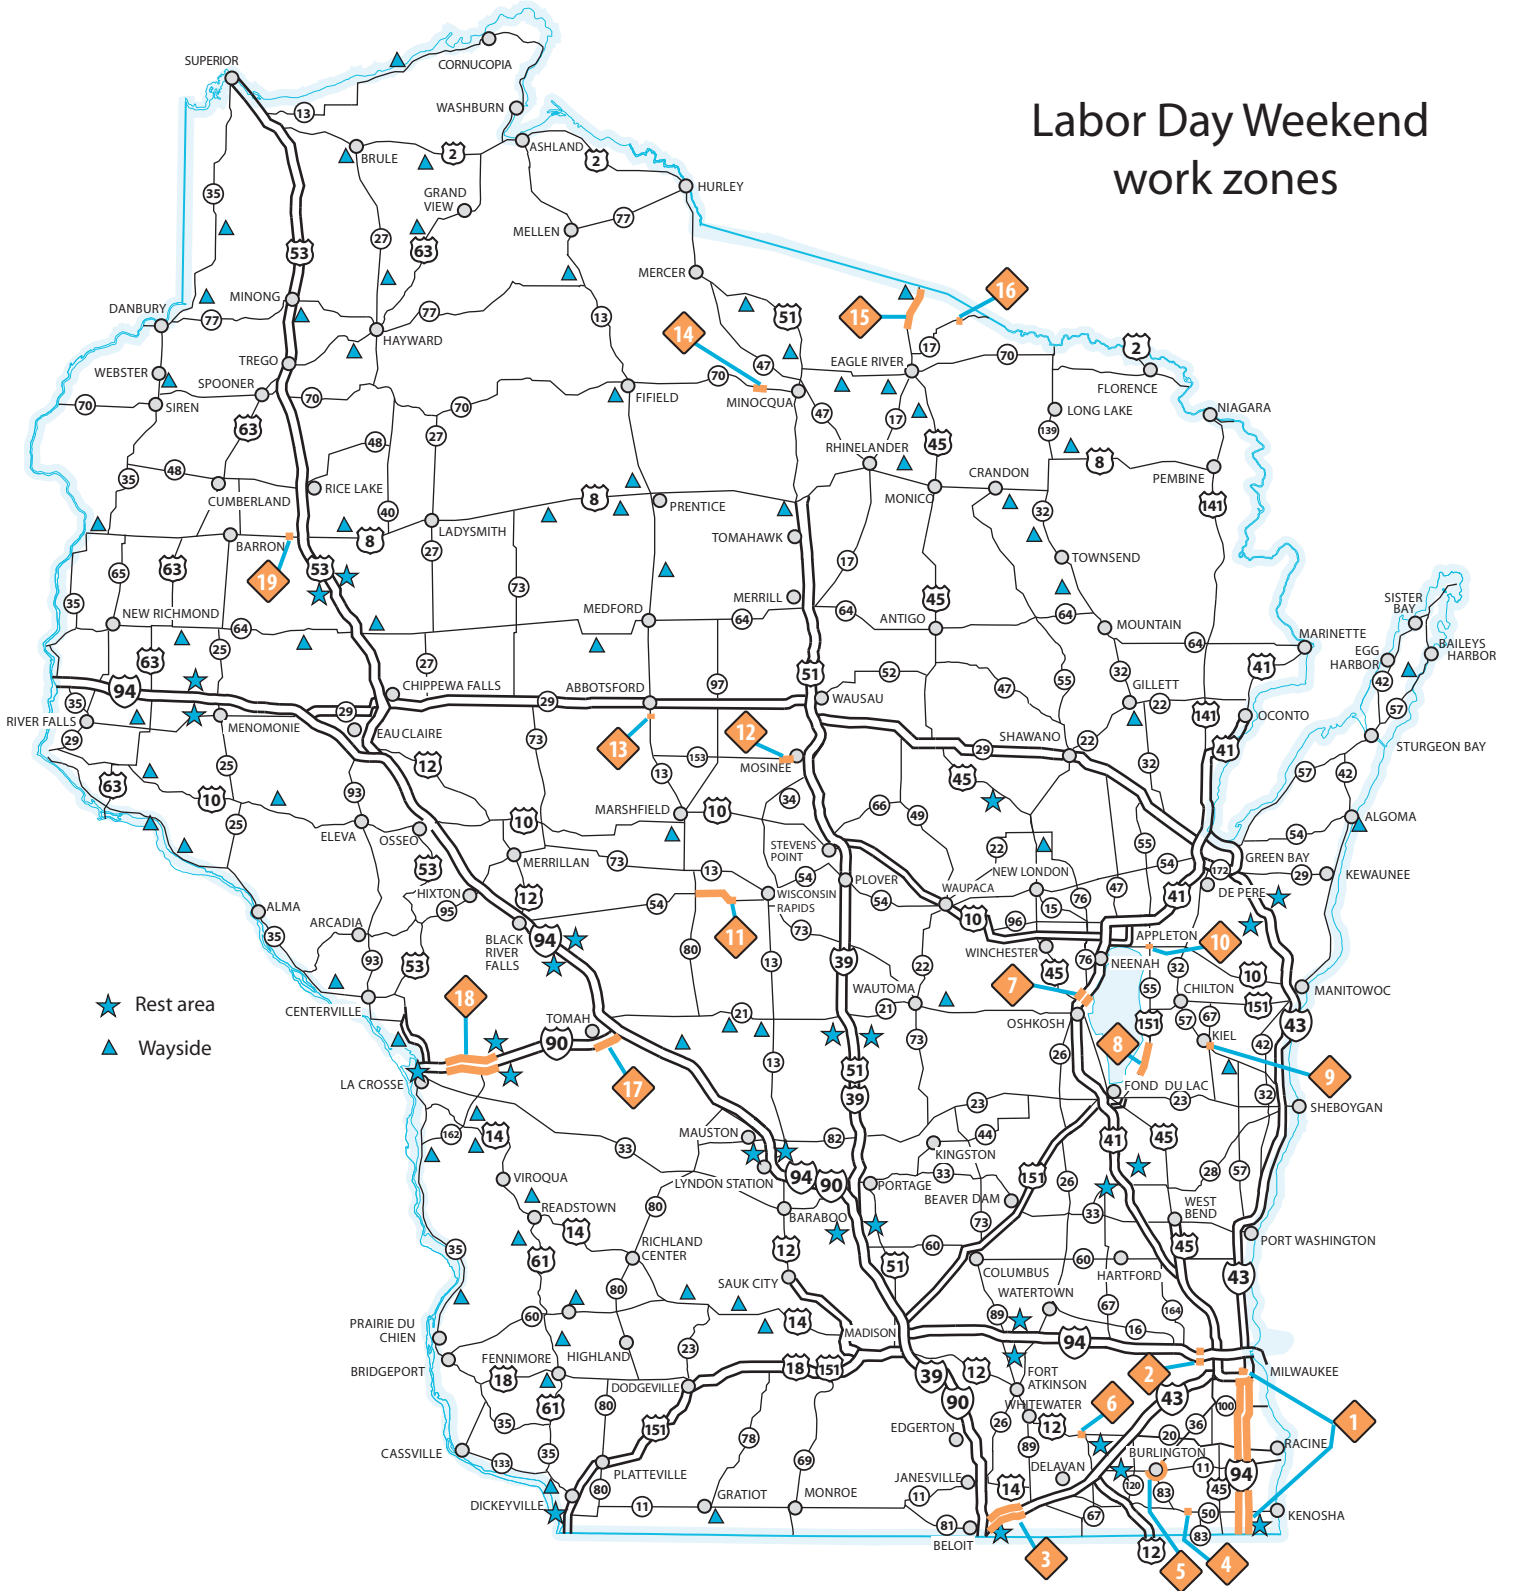

Labor Day Weekend work zones

- ★ Rest area
- ▲ Wayside