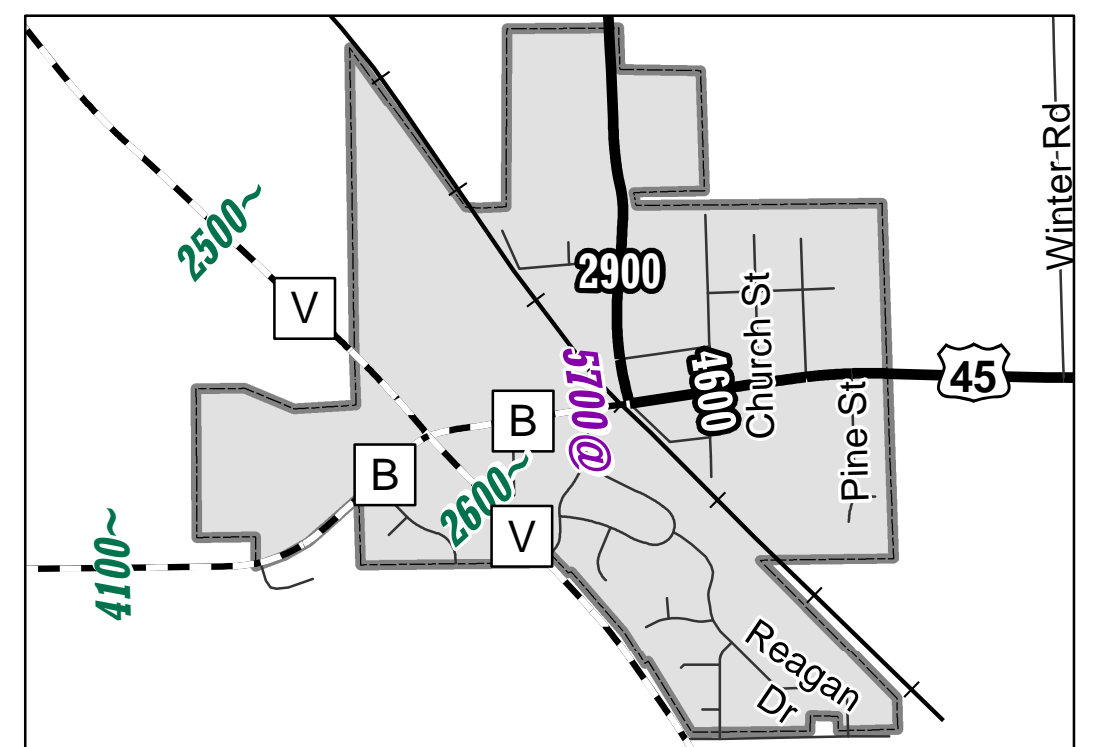

MOUNT CALVARY

ST CLOUD

CAMPBELLSPORT

BRANDON

ROSENDALE

OAKFIELD

EDEN

9999 - AADT - 2003

- 9999# - AADT - 2007
- 9999^ - AADT - 2004
- 9999* - AADT - 2006
- 9999~ - AADT - 2003
- 9999@ - AADT - 2005
- 9999x - AADT - 2002 or older
- Character following AADT on map designates year
- AADT for RAMPS lie parallel to road
- AADT for Roads lie perpendicular to road

Legend

- IH
- USH
- STH
- - - CTH
- Local Roads
- Railroads

2008
INSETS

FOND DU LAC County
Annual Average Daily Traffic