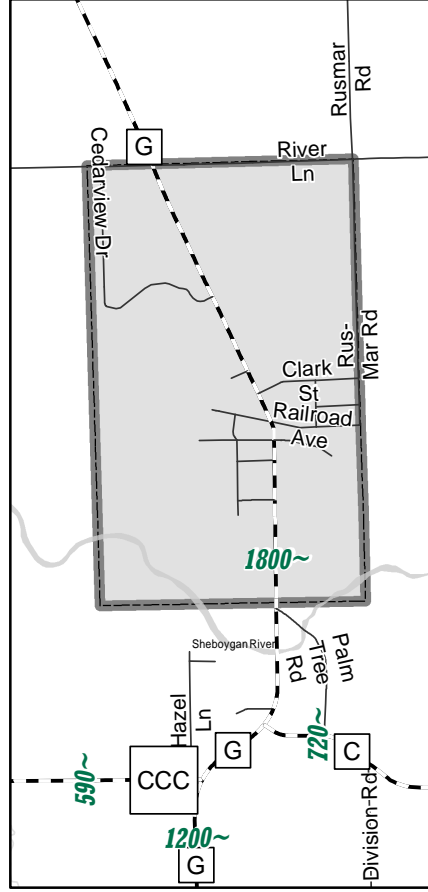

MOUNT CALVARY

ST CLOUD

CAMPBELLSPORT

BRANDON

ROSENDALE

OAKFIELD

EDEN

9999 - AADT - 2003

- 9999# - AADT - 2007
- 9999^ - AADT - 2004
- 9999* - AADT - 2006
- 9999~ - AADT - 2003
- 9999@ - AADT - 2005
- 9999x - AADT - 2002 or older
- Character following AADT on map designates year
- AADT for RAMPS lie parallel to road
- AADT for Roads lie perpendicular to road

Legend

- IH
- USH
- STH
- - - CTH
- Local Roads
- Railroads

2008
INSETS

FOND DU LAC County
Annual Average Daily Traffic