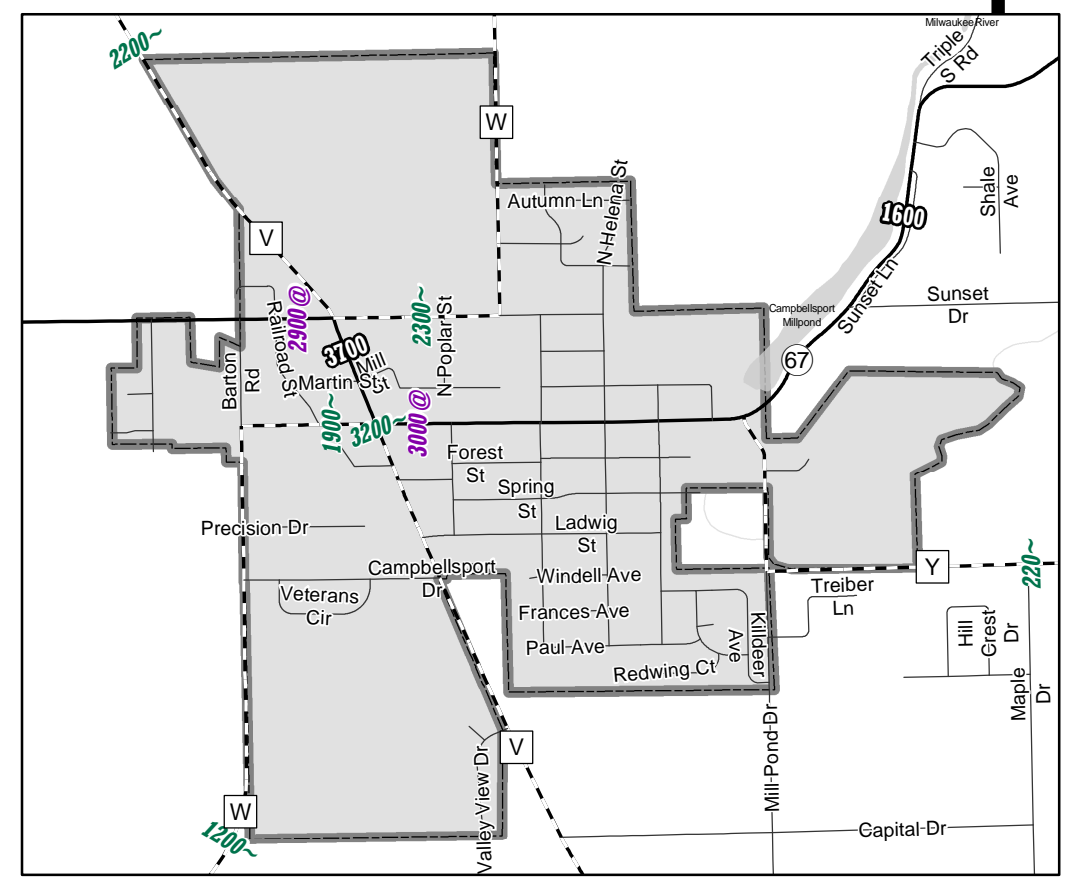

MOUNT CALVARY

ST CLOUD

CAMPBELLSPORT

BRANDON

ROSENDALE

OAKFIELD

EDEN

9999 - AADT - 2003

- 9999# - AADT - 2007
- 9999^ - AADT - 2004
- 9999* - AADT - 2006
- 9999~ - AADT - 2003
- 9999@ - AADT - 2005
- 9999x - AADT - 2002 or older
- Character following AADT on map designates year
- AADT for RAMPS lie parallel to road
- AADT for Roads lie perpendicular to road

Legend

- IH
- USH
- STH
- - - CTH
- Local Roads
- Railroads

2008
INSETS

FOND DU LAC County
Annual Average Daily Traffic