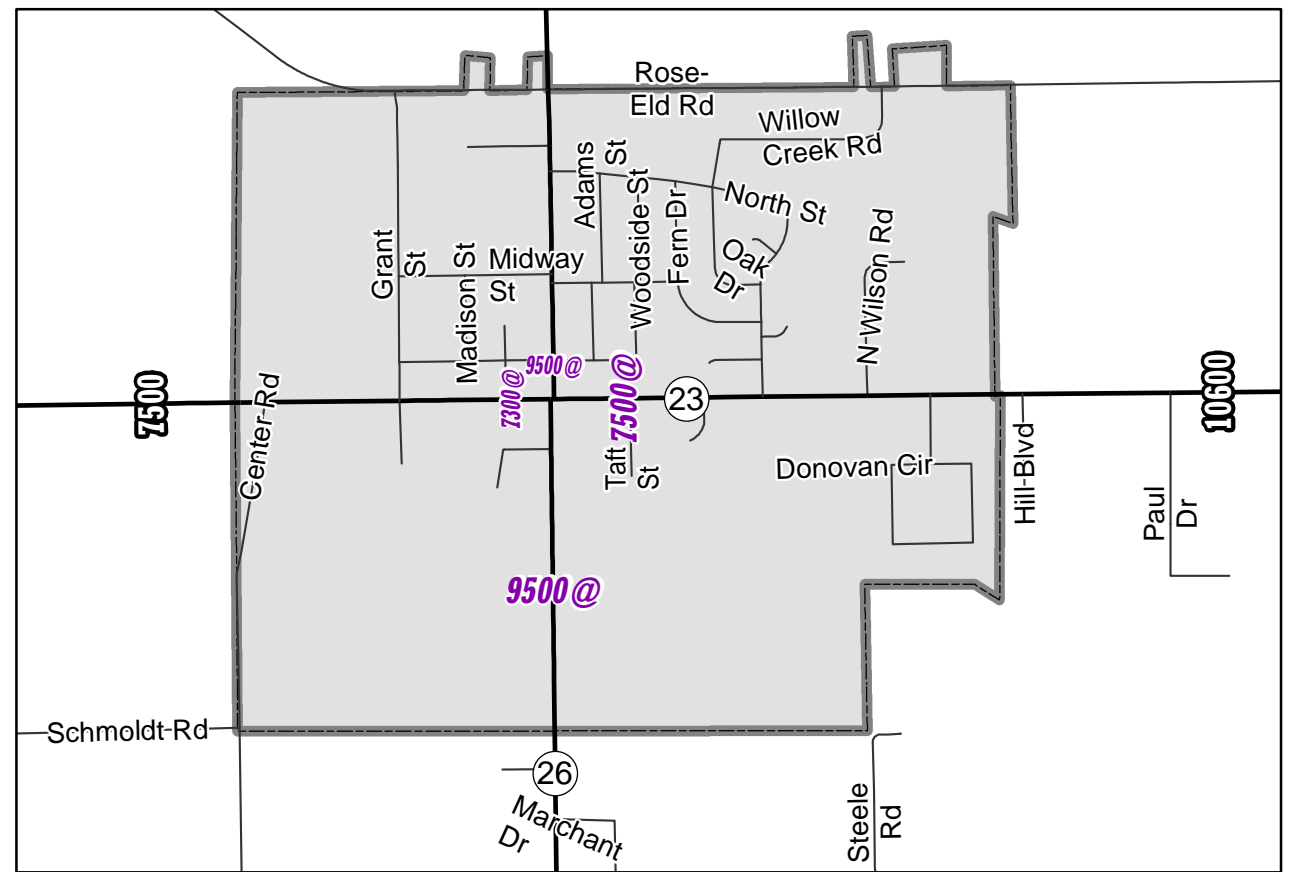

MOUNT CALVARY

ST CLOUD

CAMPBELLSPORT

BRANDON

ROSENDALE

OAKFIELD

EDEN

9999 - AADT - 2003

- 9999# - AADT - 2007
- 9999^ - AADT - 2004
- 9999* - AADT - 2006
- 9999~ - AADT - 2003
- 9999@ - AADT - 2005
- 9999x - AADT - 2002 or older
- Character following AADT on map designates year
- AADT for RAMPS lie parallel to road
- AADT for Roads lie perpendicular to road

Legend

- IH
- USH
- STH
- - - CTH
- Local Roads
- Railroads

2008
INSETS

FOND DU LAC County
Annual Average Daily Traffic