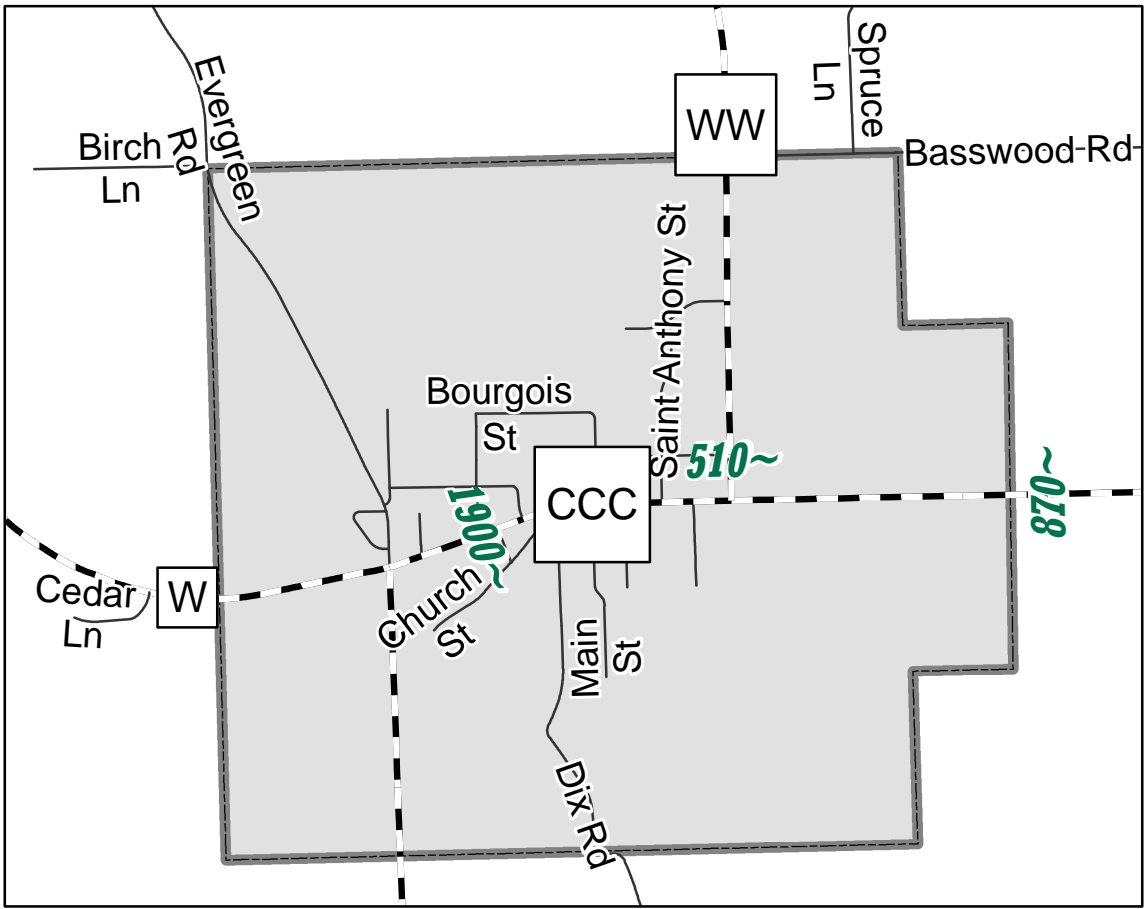

MOUNT CALVARY

ST CLOUD

CAMPBELLSPORT

BRANDON

ROSENDALE

OAKFIELD

EDEN

9999 - AADT - 2003

- 9999# - AADT - 2007
- 9999^ - AADT - 2004
- 9999* - AADT - 2006
- 9999~ - AADT - 2003
- 9999@ - AADT - 2005
- 9999x - AADT - 2002 or older
- Character following AADT on map designates year
- AADT for RAMPS lie parallel to road
- AADT for Roads lie perpendicular to road

Legend

- IH
- USH
- STH
- - - CTH
- Local Roads
- Railroads

2008
INSETS

FOND DU LAC County
Annual Average Daily Traffic