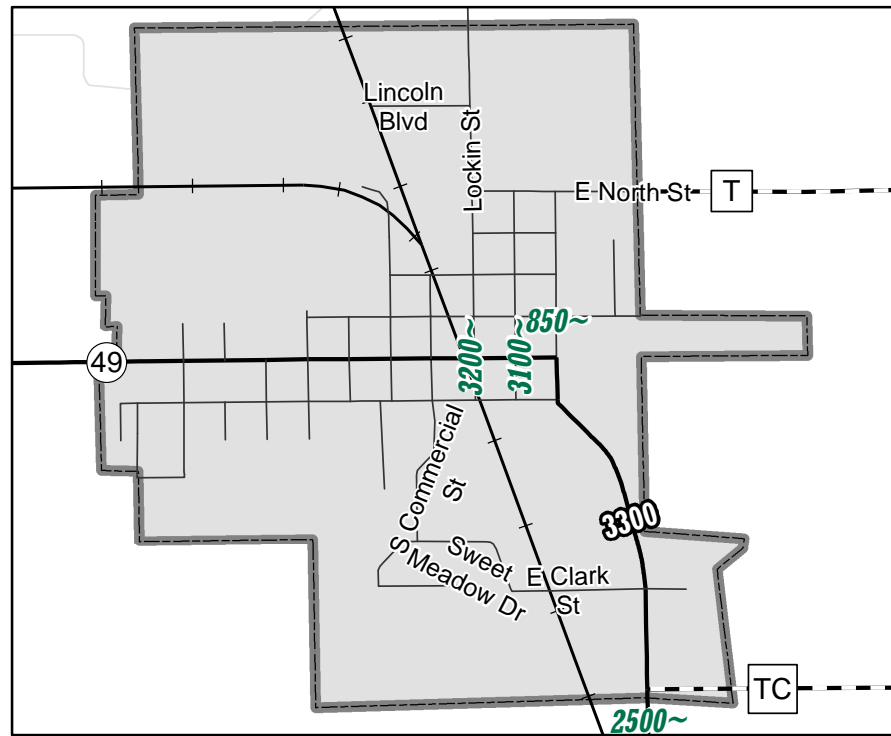

MOUNT CALVARY

ST CLOUD

CAMPBELLSPORT

BRANDON

ROSENDALE

OAKFIELD

EDEN

9999 - AADT - 2003

- 9999# - AADT - 2007
- 9999^ - AADT - 2004
- 9999* - AADT - 2006
- 9999~ - AADT - 2003
- 9999@ - AADT - 2005
- 9999x - AADT - 2002 or older
- Character following AADT on map designates year
- AADT for RAMPS lie parallel to road
- AADT for Roads lie perpendicular to road

Legend

- IH
- USH
- STH
- - - CTH
- Local Roads
- Railroads

2008
INSETS

FOND DU LAC County
Annual Average Daily Traffic