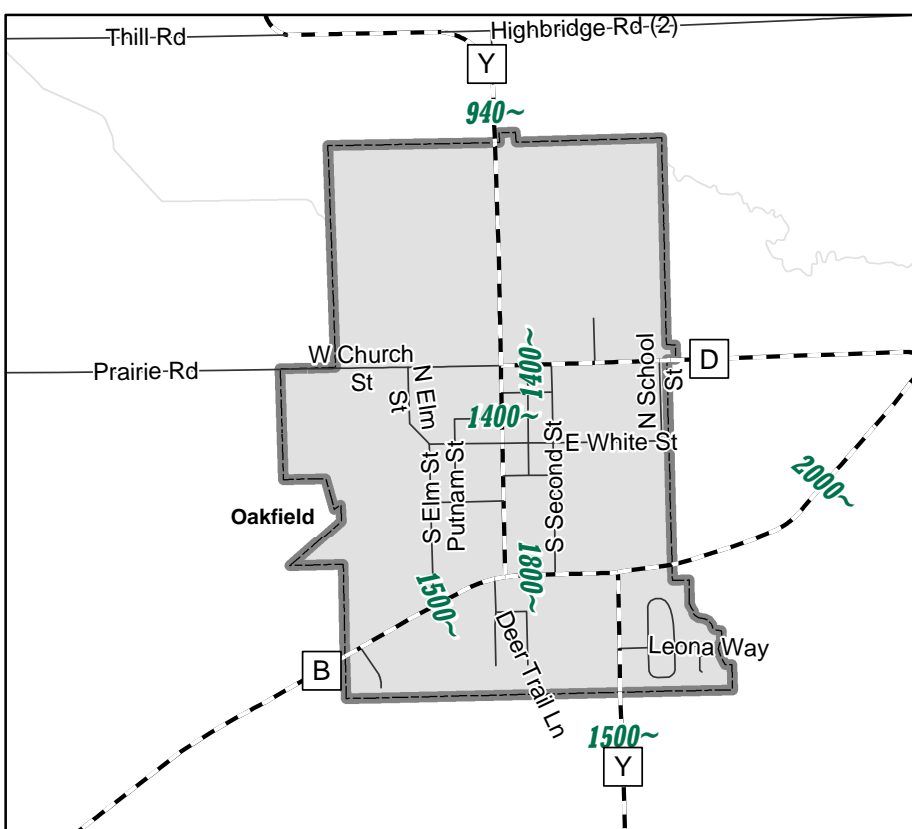

MOUNT CALVARY

ST CLOUD

CAMPBELLSPORT

BRANDON

ROSENDALE

OAKFIELD

EDEN

9999 - AADT - 2003

- 9999# - AADT - 2007
- 9999^ - AADT - 2004
- 9999* - AADT - 2006
- 9999~ - AADT - 2003
- 9999@ - AADT - 2005
- 9999x - AADT - 2002 or older
- Character following AADT on map designates year
- AADT for RAMPS lie parallel to road
- AADT for Roads lie perpendicular to road

Legend

- IH
- USH
- STH
- - - CTH
- Local Roads
- Railroads

2008
INSETS

FOND DU LAC County
Annual Average Daily Traffic