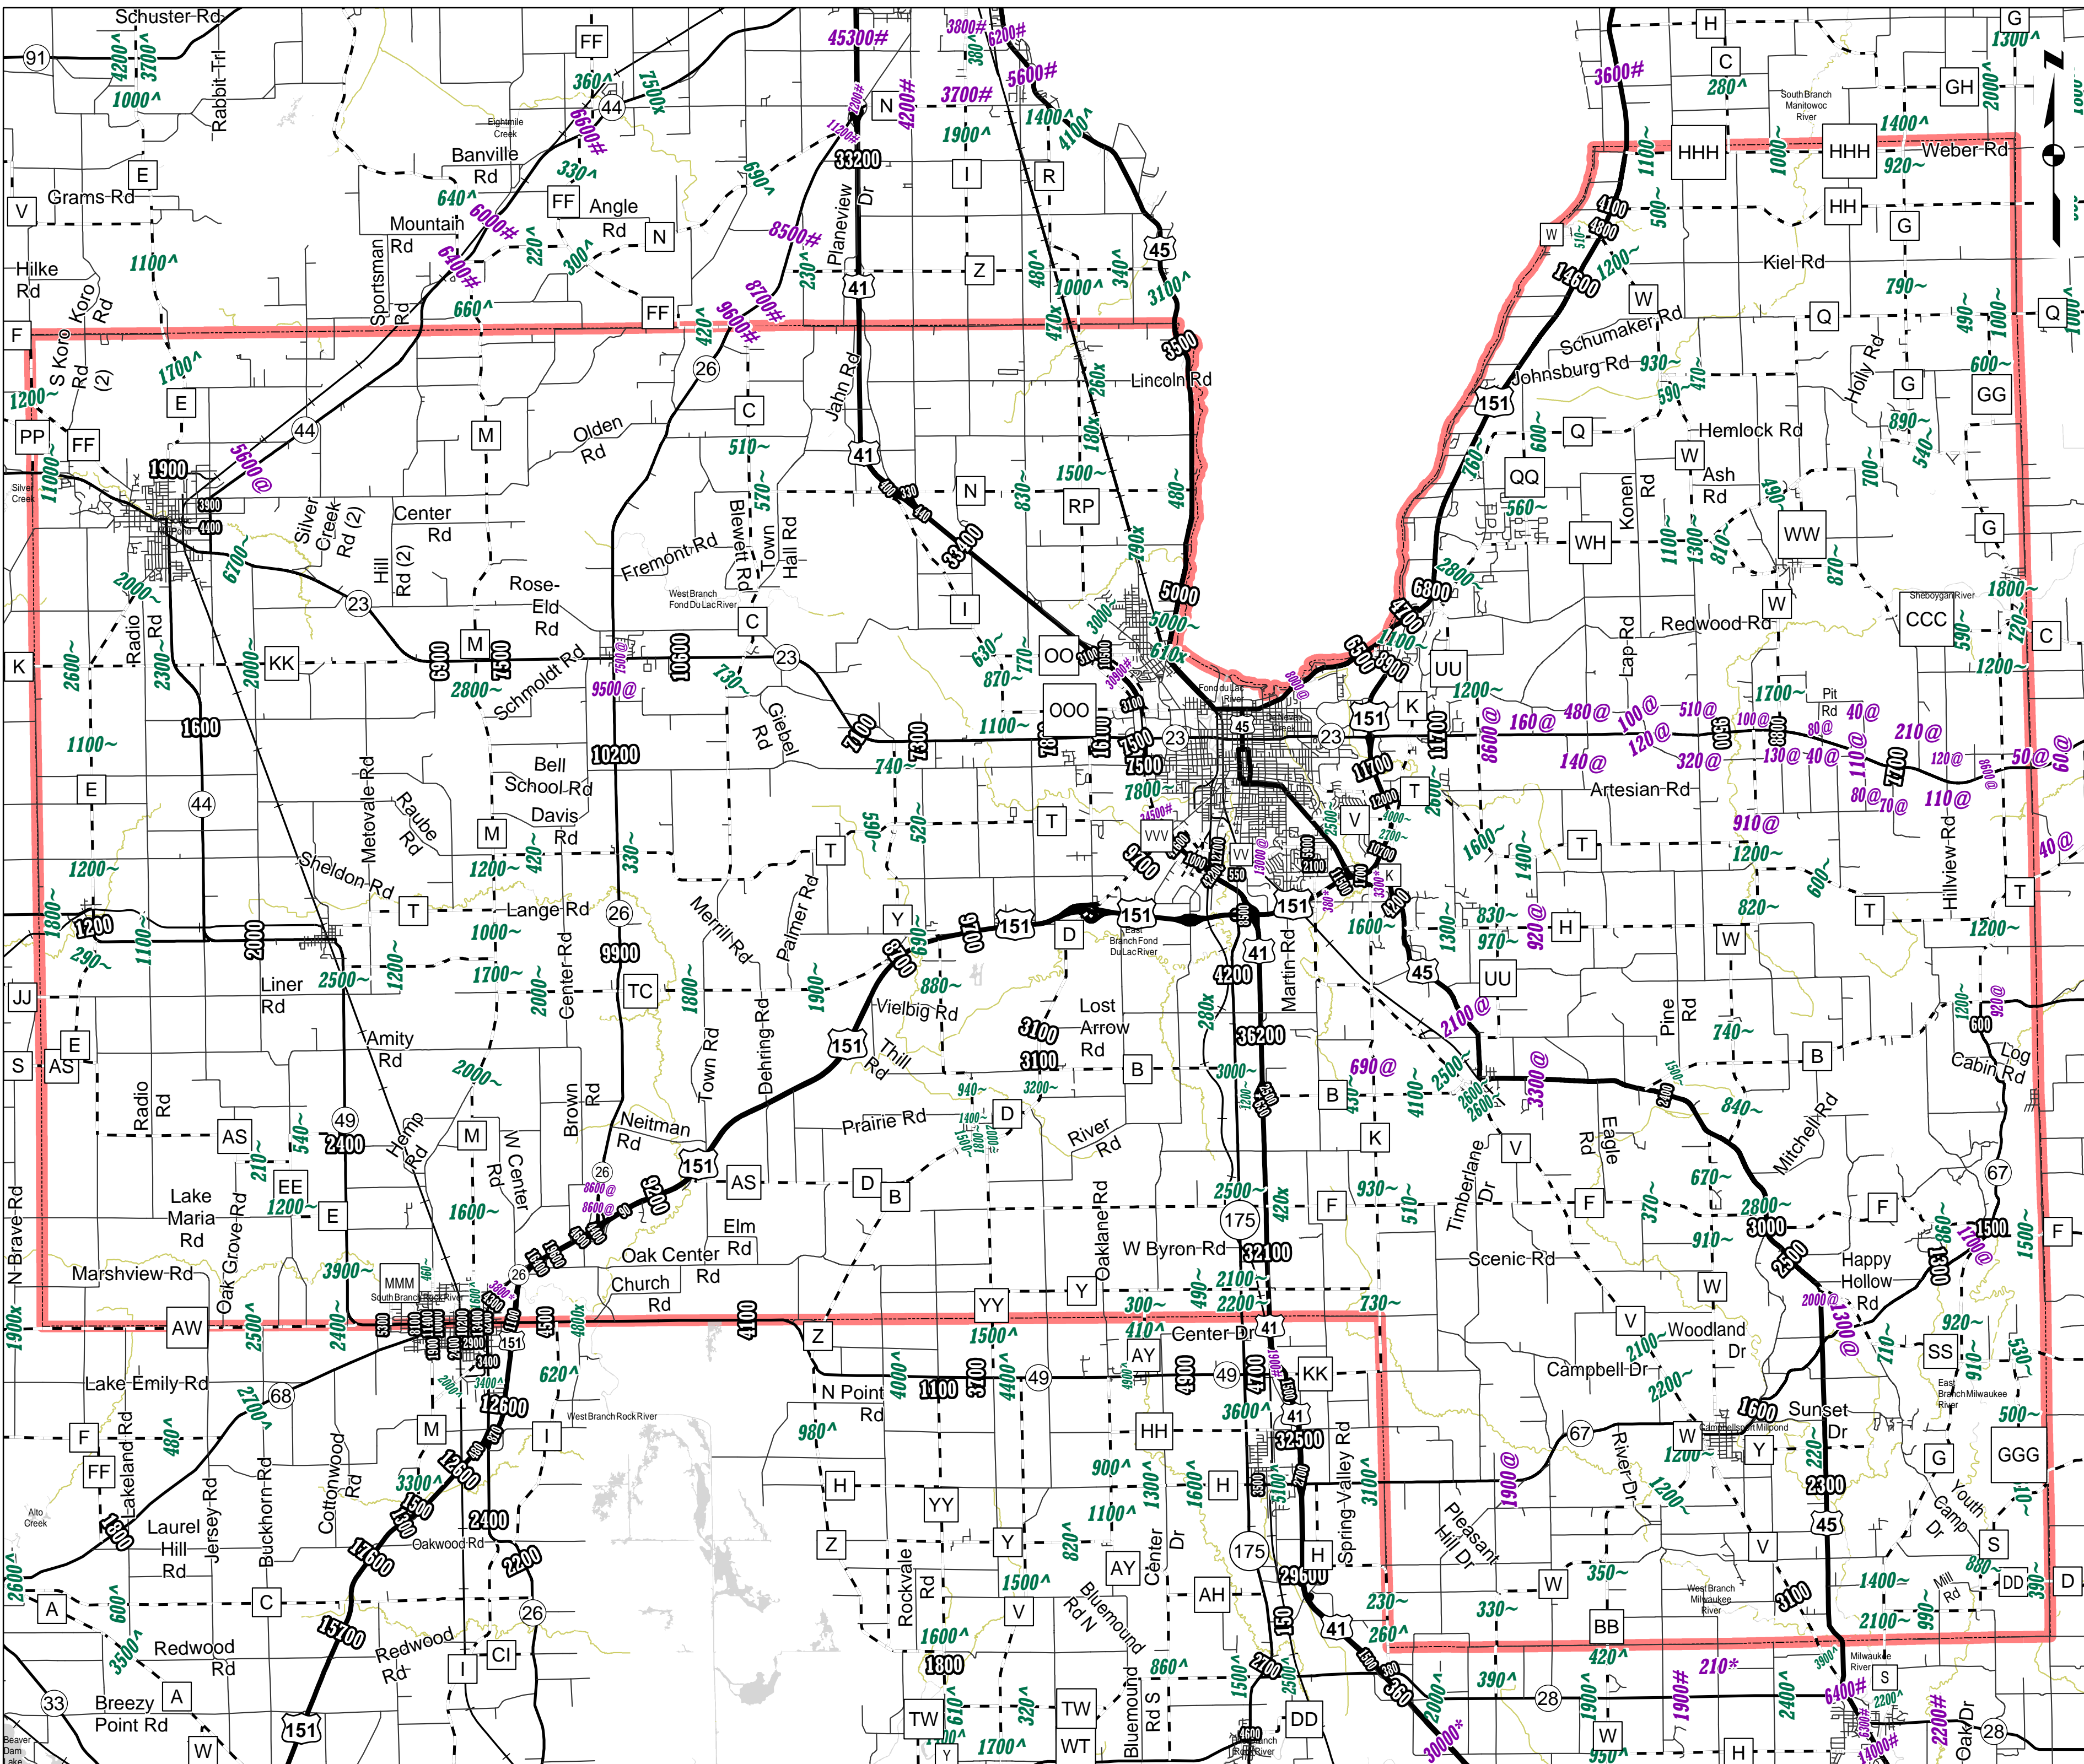

FOND DU LAC County
Annual Average Daily Traffic

2008

9999 = AADT - 2003

- 9999# - AADT - 2007 9999x - AADT - 2004
- 9999* - AADT - 2006 9999~ - AADT - 2003
- 9999@ - AADT - 2005 9999x - AADT - 2002 or older
- Character following AADT on map designates year
- AADT for RAMPS lie parallel to road
- AADT for Roads lie perpendicular to road

Legend

- IH
- USH
- Local Roads
- CTH
- STH
- Railroads